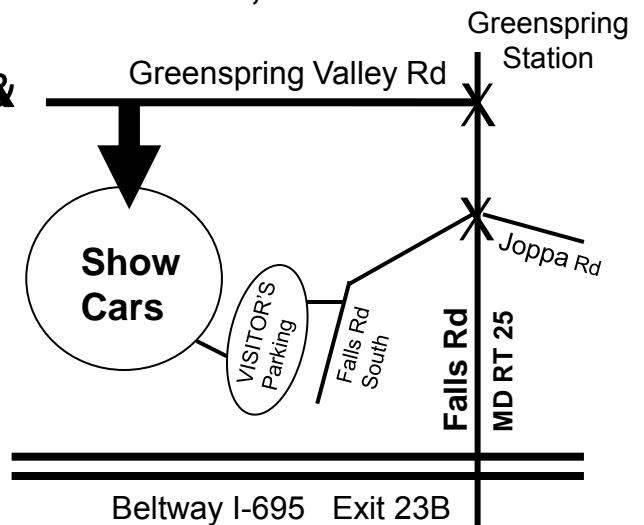

11TH ANNUAL CAR & TRUCK SHOW

YEARS 1900 to PRESENT

ALL MAKES & MODIFIED & CUSTOM

MEADOWOOD REGIONAL PARK

10650 Falls Rd., Lutherville - Timonium, MD. 21093

Sunday July 27, 2014 10:00 AM to 3:00 PM

TOP 35 AWARDS

(as determined by Judges) plus "Meadowood's Choice Award", "Best of Decade Awards: Teens/20s, 30s, 40s, 50s, 60s, 70s, 80s, 90s, 00s", and "Best Modified / Custom Awards (6)", Longest Distance Driven.

Show vehicles MUST have a Functional Fire Extinguisher.

All Vehicles Must be on Show Field by 12 noon to be judged. RAIN or SHINE.

Dash Plaques First 100 Registered. Door Prizes, 50/50 Raffle, Food available: Hot Dogs, Drinks.

SHOW CAR ENTRANCE: Gated Entrance off of Greenspring Valley Rd.
West of Falls Rd. Lutherville, MD

**Sponsors: FREE STATE REGION ,
VINTAGE CHEVROLET CLUB OF AMERICA &
BUICK OWNERS OF MARYLAND, B.C.A.**

Advance Registration: $10.00 by July 15th

Registration at Gate: $15.00

For Advance Registration:

Send check to: **Buick Owners of Maryland**
c/o Hank Reus, Jr.,
6314 Banbury Rd., Baltimore, MD. 21239-1524

Information Call: Hank 410-499-6196

E-Mail: dankerus@comcast.net or
grand1917@comcast.net

Name: _____ Vehicle Modified or Custom: Yes / No

Address: _____ Vehicle Original: Yes / No

City, State, Zip: _____ Phone: _____

Vehicle Make: _____ Body Style: _____ Year: _____

EMAIL ADDRESS: _____ Signed: _____